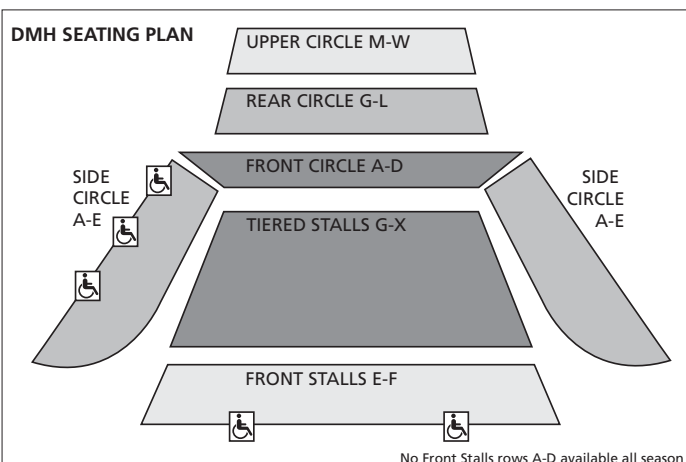

All tickets are available only from the Leicester Symphony Orchestra Ticket Secretary on **01400 282731** (answer phone) or email **mike@manleys.plus.com**

Please tick the box for more information on LSO Friends and Patrons ☐

Please tick the box to join the LSO email list. Your details are confidential and will not be shared with third parties. To unsubscribe send a blank email with "Unsubscribe" in the subject field to leicesterso@hotmail.com ☐